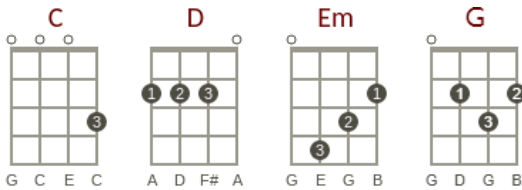

Merry Christmas Everyone

(R. Heatlie)

Key: G

Time: 4/4

Artist: Shakin' Stevens

(Strum D DuDuDu)

Intro: [G] [G]// [D]// [Em]
[C] Oo-oo-oo-oo [G] Ooo-ooo [D] Ooo-ooo Oo[G!][G!] [G!][G!]

Snow is [G] falling [D] all a-[Em]round me
[C] Children [G] playing [C], having [G] fun.
It's the season of love and under-[Em]standing, [C]
Merry [G] Christmas [D] every-[G] one! [G]

Room is [G] swaying, [D] records [Em] playing [C]
All the [G] old songs, [C] love to [G] hear.
Oh I wish that every day was [Em] Christmas [C]
What a [G] nice way [D] to spend a [G] year.

[Em] We're gonna [C] have a [G] party to-[D]night,
[Em] I'm gonna [C] find that girl,
[G] Underneath the mistletoe, and [D] kiss by candle-[D!]light [D!]

Snow is [G] falling [D] all a-[Em]round me [C]
Children [G] playing [C], having [G] fun.
It's the season love and under-[Em]standing, [C]
Merry [G] Christmas [D] every-[G] one! ///

[G]// [D]// [Em]
[C] Oo-oo-oo-oo [G] Ooo-ooo [D] Ooo-ooo Oo[G!][G!] [G!][G!]

Snow is [G] falling [D] all a-[Em]round me [C]
Children [G] playing [C], having [G] fun.
It's the season love and under-[Em]standing, [C]
Merry [G] Christmas [D] every-[G] one! [G]

Ooo, snow is [G] falling [D] all a-[Em]round me [C]
Children [G] playing [C], having [G] fun.
It's the season love and under-[Em]standing, [C]
Merry [G] Christmas [D] every-[G] one! [C]
Merry [G] Christmas [D] every-[G] one! [C]
Oh, Merry [G] Christmas [D] every-[G] one! ///